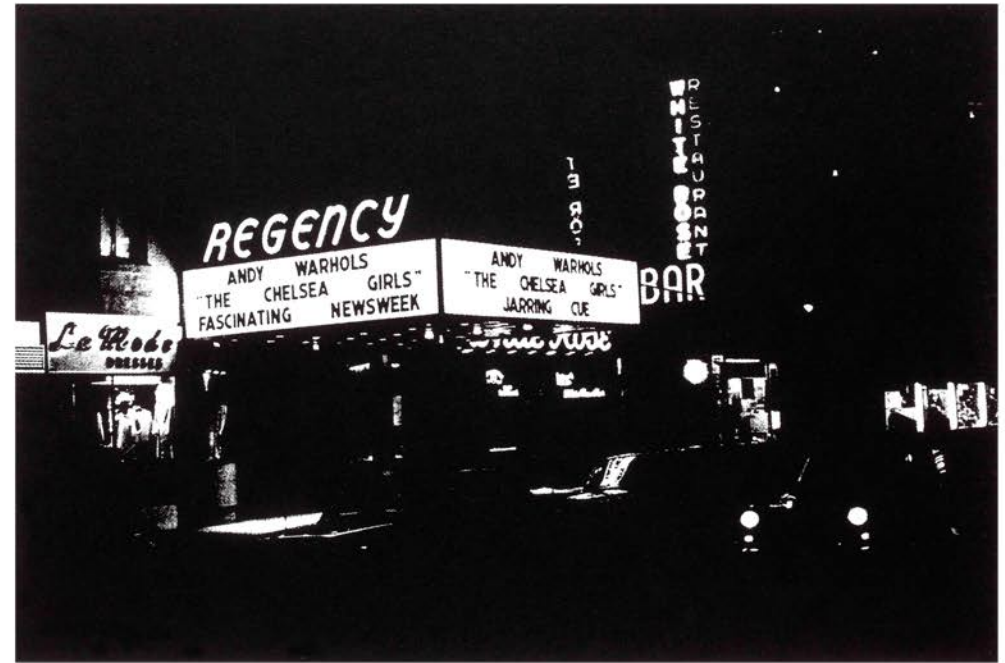

Edie in Zebra Chair, 1965
Later silkscreen print
26 x 19.5 inches
Edition of 12, Artist proof available
£4,000 inc. VAT, framed

Flower Paintings at the Factory, 1964

Later silkscreen print

18 x 25 inches

Edition of 40, #18 available

£2,800 inc. VAT, framed

Also available unframed:

18 x 25 inches, edition of 40, #19 available, £2,400 inc. VAT, unframed

Regency Cinema Chelsea Girls Marquee, 1966

Later silkscreen print