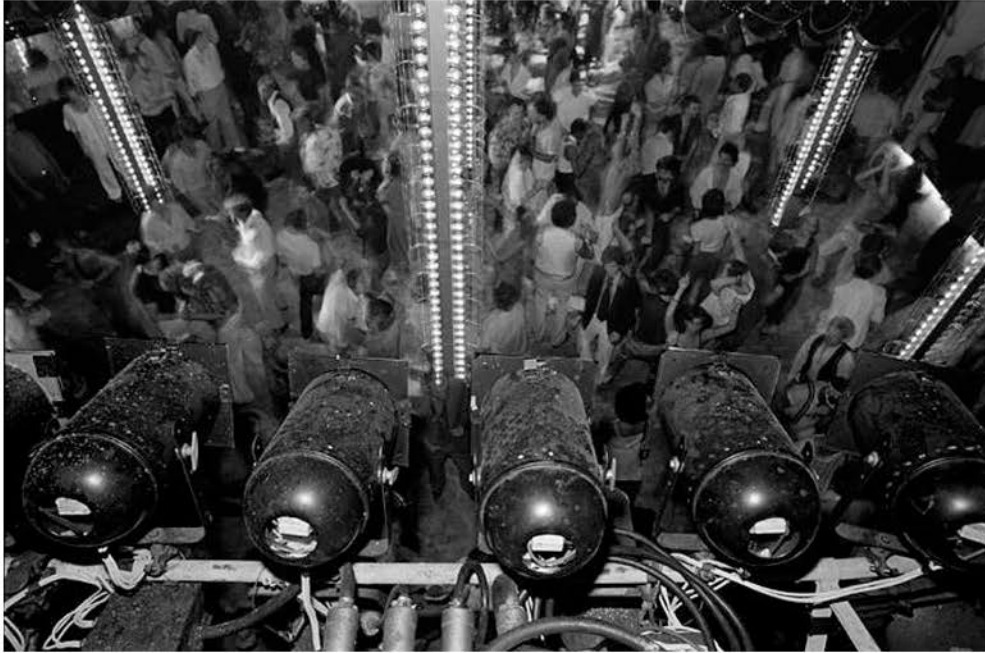

Paparazzi at Studio 54, 1977
2015 Hammermühle Photo Rag Satin print
17 x 22 inches
Edition of ten
£1,800 inc. VAT, unframed