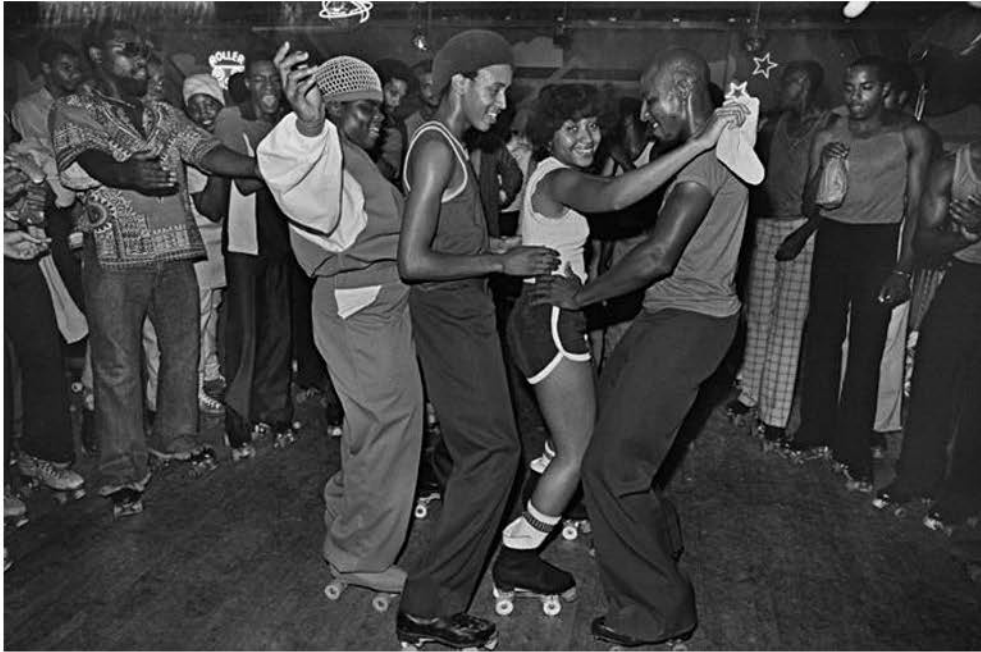

Paradise Garage Dance Floor, 1979
2015 Hammermühle Photo Rag Satin print
17 x 22 inches
Edition of ten
£1,800 inc. VAT, unframed