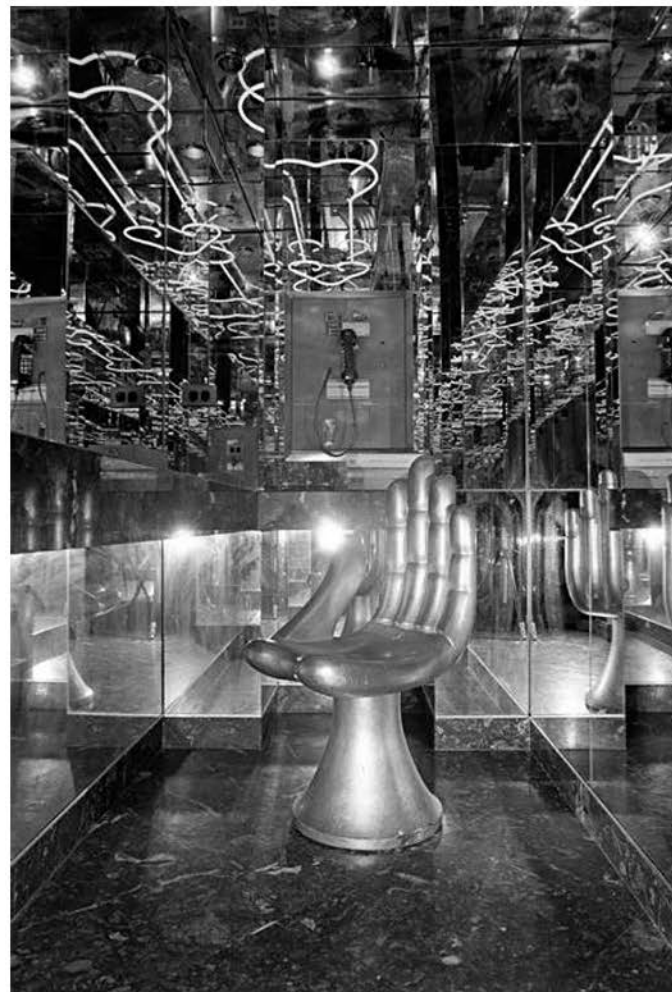

Marlene Backer and Stewart Feinstein of Le Clique, 1979
2015 Hammermühle Photo Rag Satin print
22 x 17 inches
Edition of ten
£1,800 inc. VAT, unframed

La Folie Phone Booth, 1979

2015 Hammermühle Photo Rag Satin print

22 x 17 inches

Edition of ten

£1,800 inc. VAT, unframed